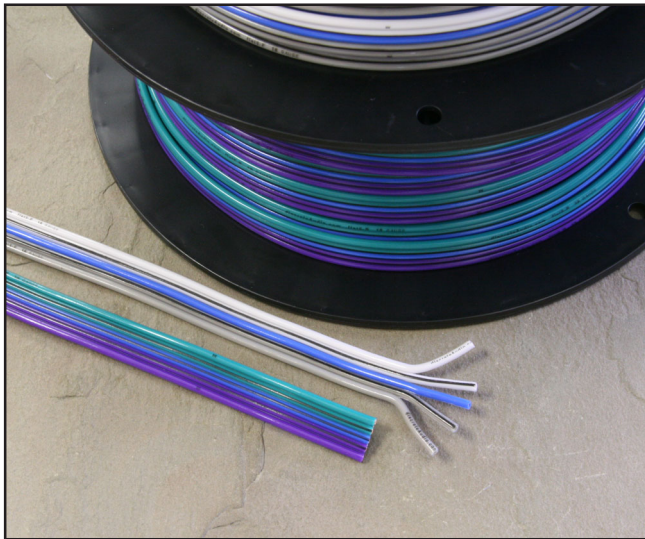

## **discrete™ Audio Flat5 Wire**

Now, ten 18-gauge conductors can fit FLAT under the carpet! Standard color codes for front or rear wiring configurations plus a center blue amp trigger make this new, unique cable very versatile in any automotive application. Rolls of 100' and 250' are available now.